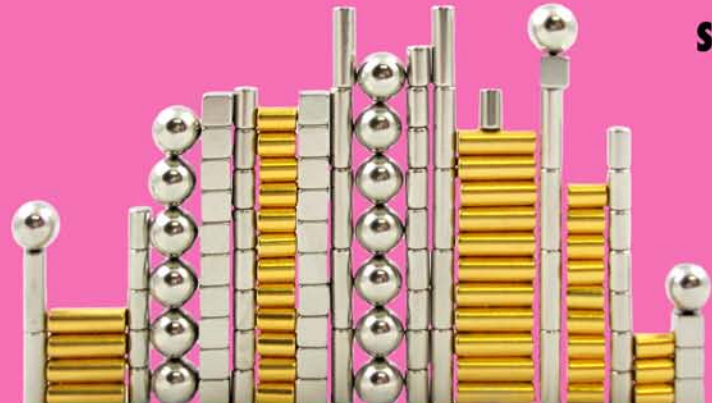

Bodylinx™

irresistibly magnetic

BODYLINX™ MAGNETIC BRACELETS USE POWERFUL, INDIVIDUAL MAGNETS AS LINKS - NO STRING, CLASPS OR CONNECTORS ARE NECESSARY! TAKE THEM APART AND PUT THEM BACK TOGETHER AGAIN. THESE BRACELETS ARE ABSOLUTELY IRRESISTIBLE!

www.bodylinx.com

1 - 8 8 8 - 3 8 6 - 5 4 6 9

1025

1022

1021

1018

1017

1015

1010

1012

1011

1009

1007

1006

1003

ALL BRACELETS INCLUDE a velour gift bag.

ALL BRACELETS ARE 8" Finishes are 24k gold, silver & black nickel.

*** NEW! ***

Make endless designs with our 125 piece magnet kits!

K001/Silver & Gold 125pc magnet kit
(shown right)

K002/Silver & Black 125pc magnet kit
(not shown)