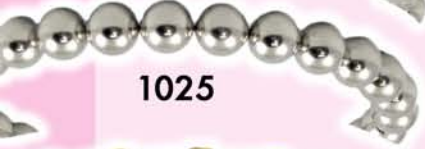

Bodylinx™

irresistibly magnetic

BODYLINX™ MAGNETIC BRACELETS USE POWERFUL, INDIVIDUAL MAGNETS AS LINKS - NO STRING, CLASPS OR CONNECTORS ARE NECESSARY! TAKE THEM APART AND PUT THEM BACK TOGETHER AGAIN. THESE BRACELETS ARE ABSOLUTELY IRRESISTIBLE!

www.bodylinx.com

1 - 8 8 8 - 3 8 6 - 5 4 6 9

1025

1022

1021

1018

1017

1015

1010

1012

1011

1009

1007

1006

1003

ALL BRACELETS INCLUDE a velour gift bag.

ALL BRACELETS ARE 8" Finishes are 24k gold, silver & black nickel.

*** NEW! ***

Make endless designs with our 125 piece magnet kits!

K001/Silver & Gold 125pc magnet kit
(shown right)

K002/Silver & Black 125pc magnet kit
(not shown)